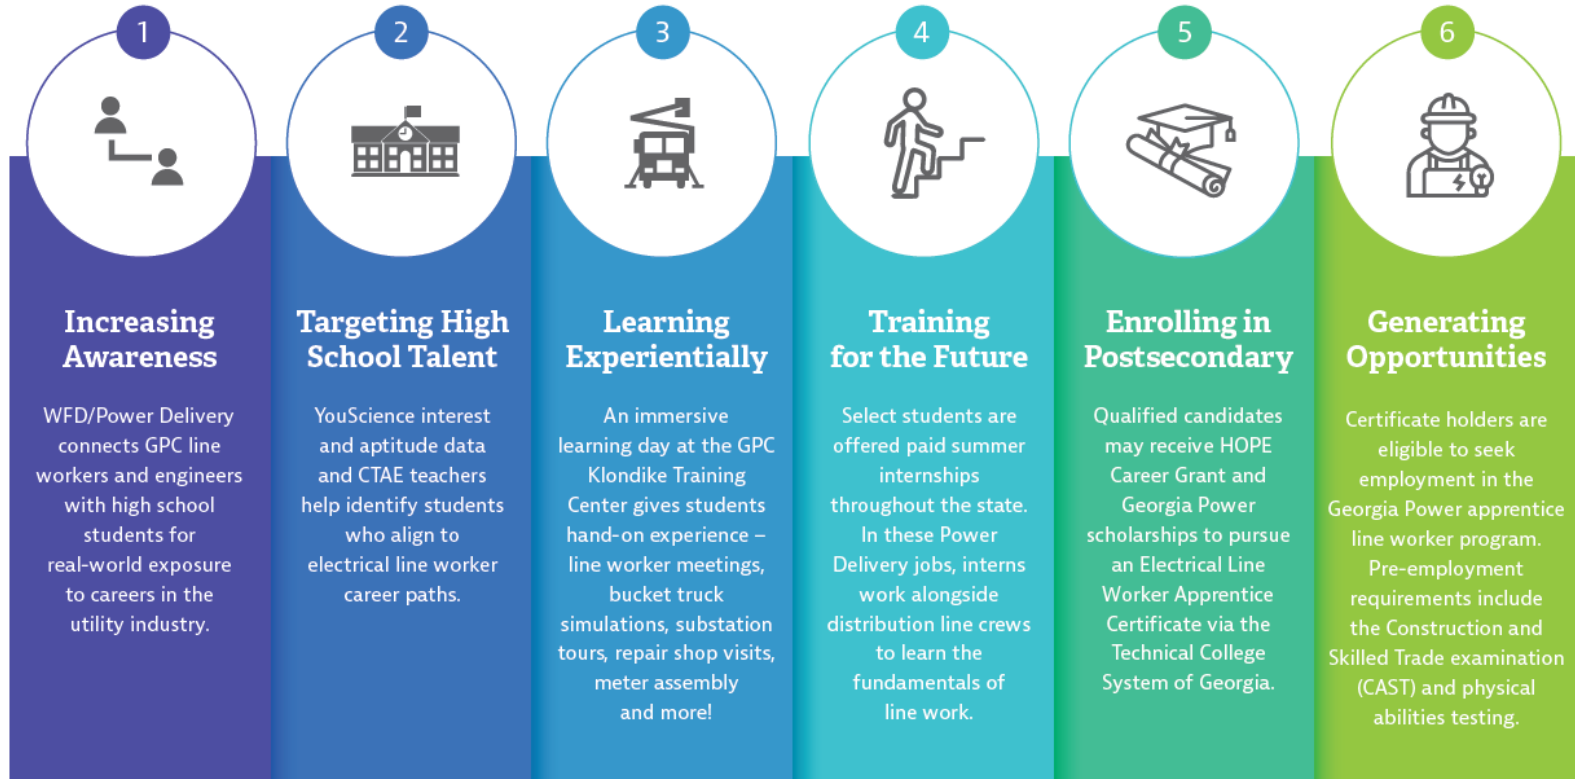

Building the Talent Pipeline:

Power Delivery Apprenticeships